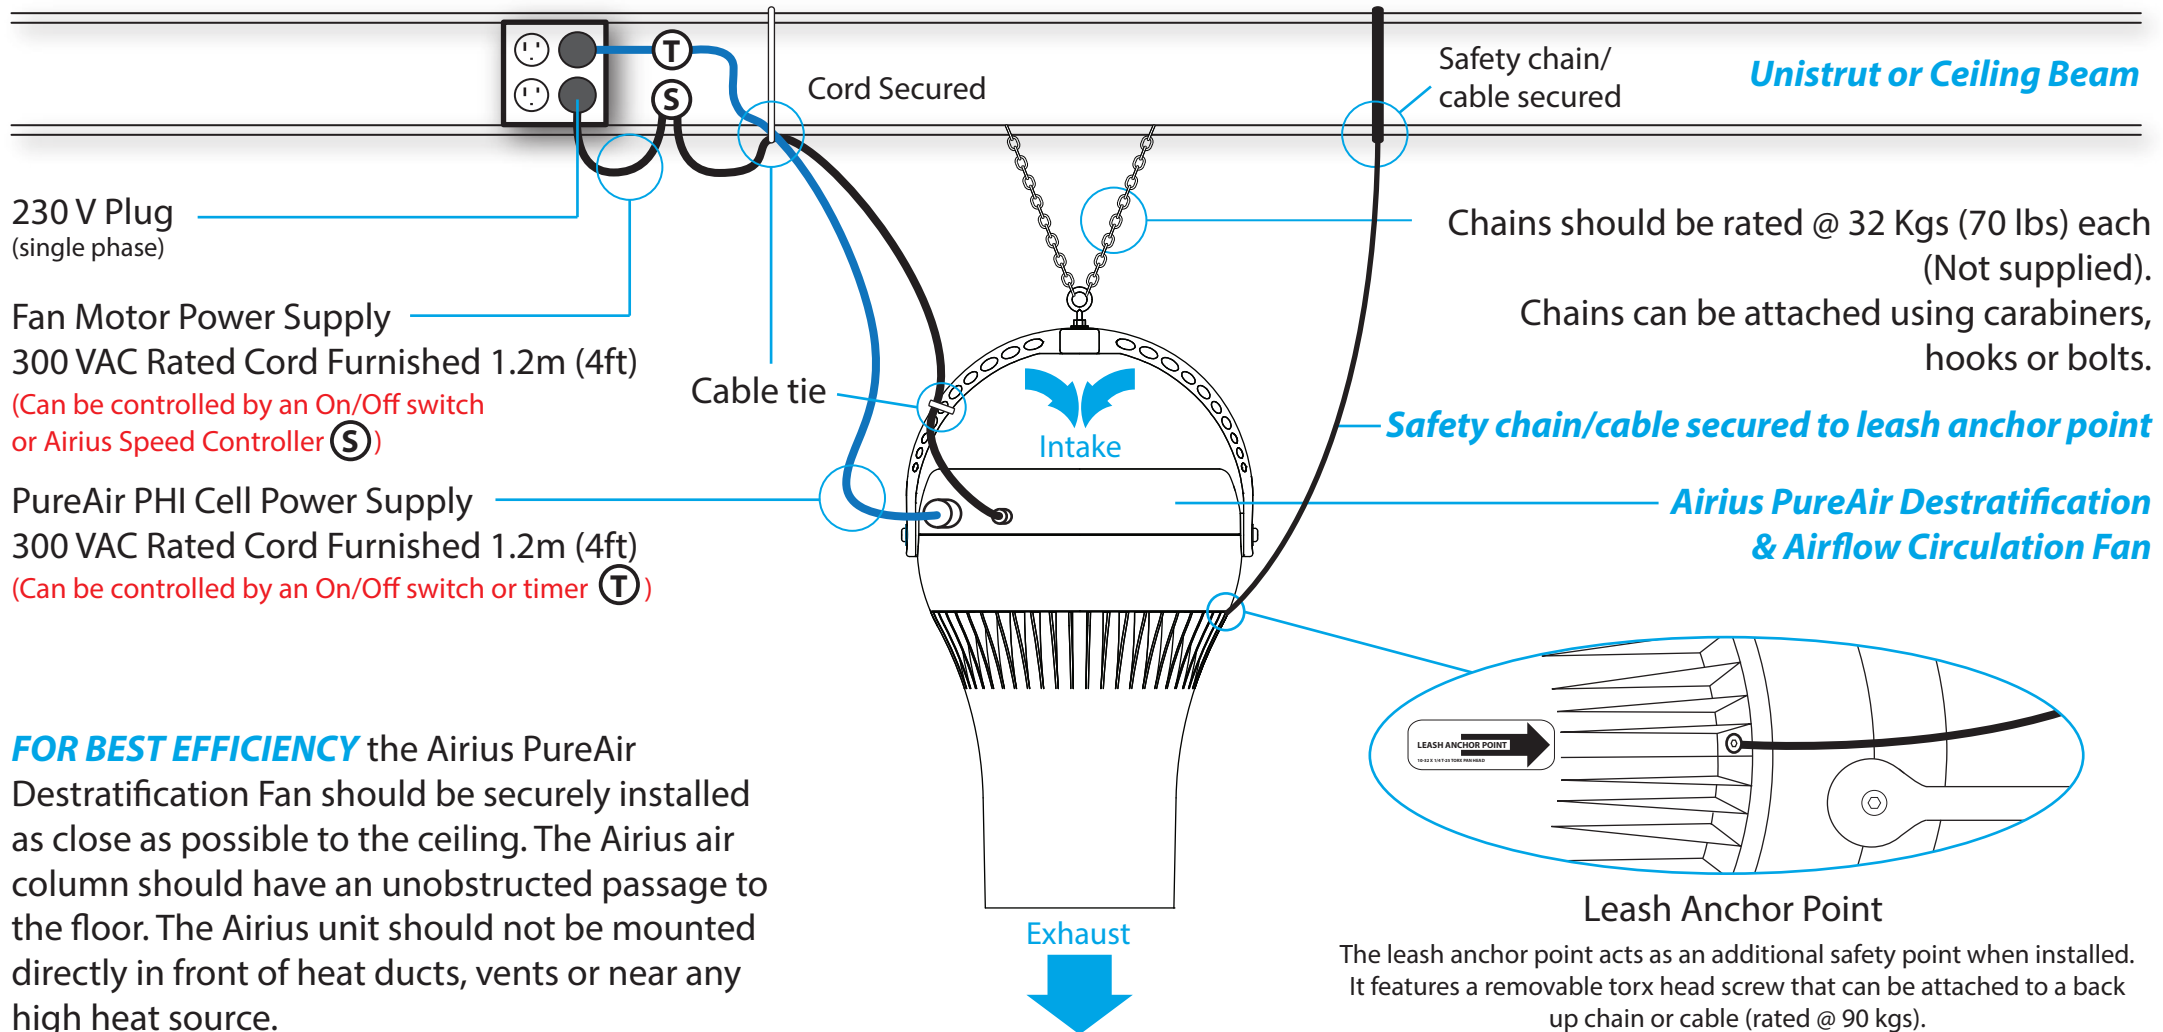

## AIRIUS MOUNTING GUIDELINES - PUREAIR PHI SERIES - Model 45/PS-4

**FOR BEST EFFICIENCY** the Airius PureAir Destratification Fan should be securely installed as close as possible to the ceiling. The Airius air column should have an unobstructed passage to the floor. The Airius unit should not be mounted directly in front of heat ducts, vents or near any high heat source.

## AIRIUS MOUNTING GUIDELINES - PUREAIR PHI SERIES - Model 45/PS-4 (Angled)