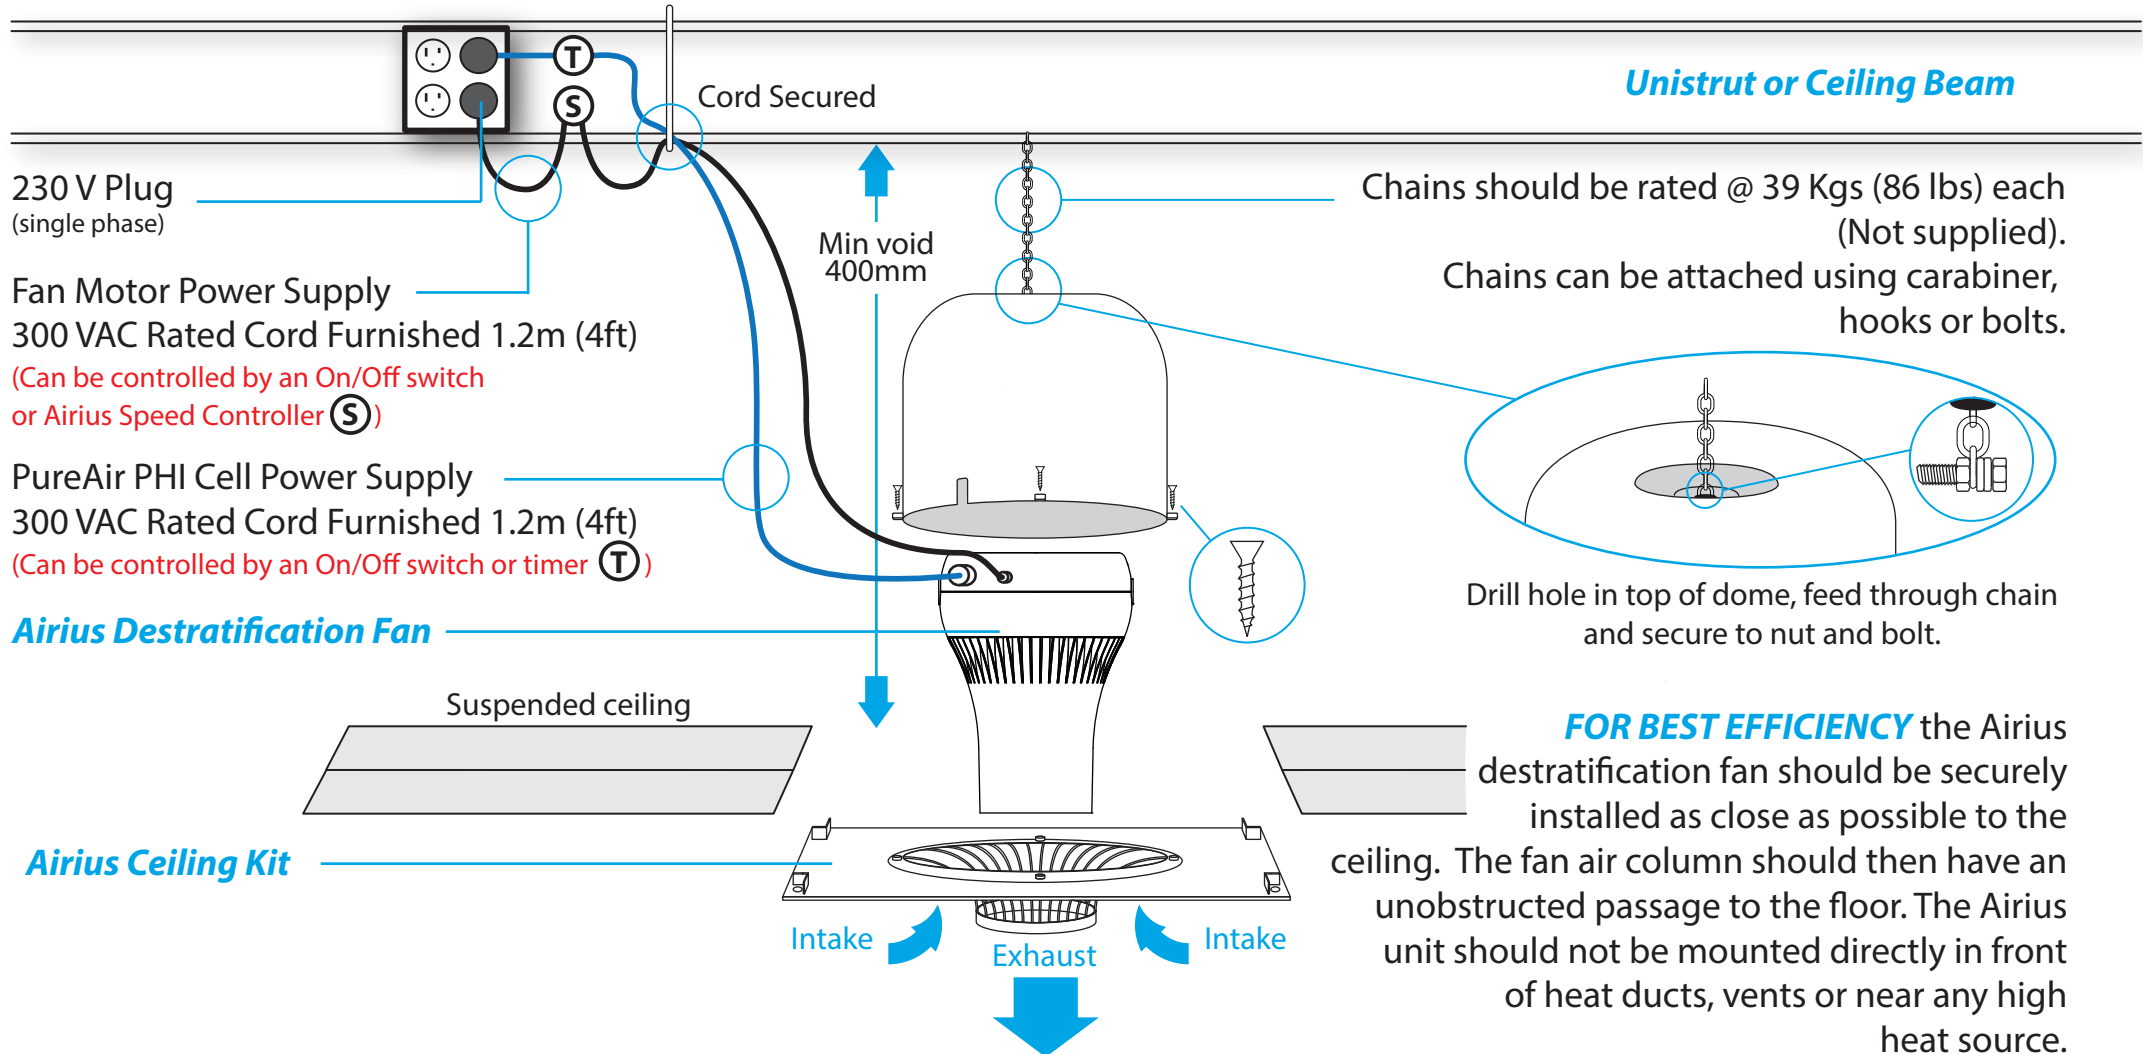

AIRIUS CEILING KIT MOUNTING GUIDELINES - PUREAIR PHI SERIES (SUSPENDED) - Model 10, 15, 25, (Long & Short Nozzle) - Option 1

AIRIUS CEILING KIT MOUNTING GUIDELINES - PUREAIR PHI SERIES (SUSPENDED) - Model 10, 15, 25, (Long & Short Nozzle) - Option 2