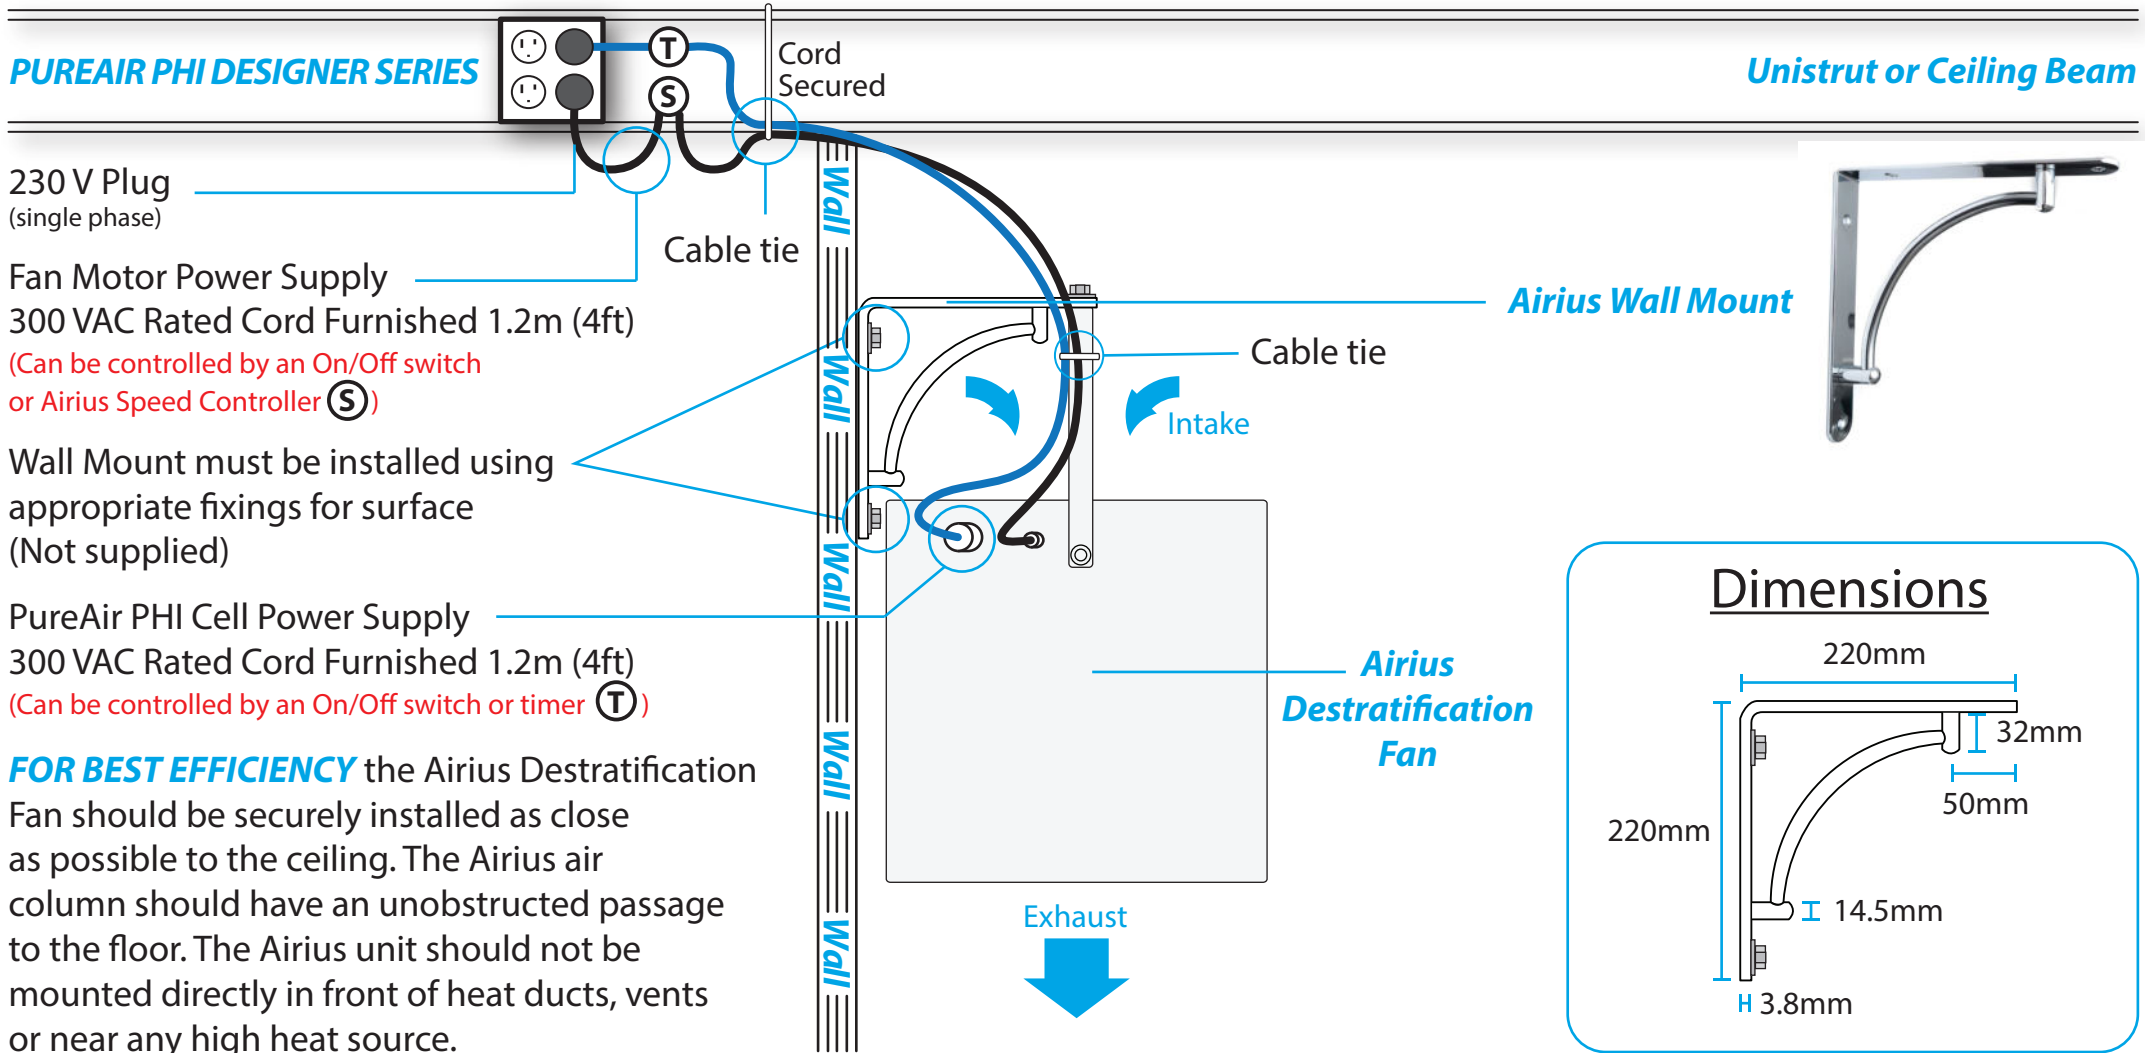

## AIRIUS MOUNTING GUIDELINES - Wall Mount - Models 10, 15 & 25 (Long & Short Nozzle)

**SOLD SEPERATELY**

## AIRIUS MOUNTING GUIDELINES - Wall Mount - Models 10, 15 & 25 - Angled (Long & Short Nozzle)

**SOLD SEPERATELY**