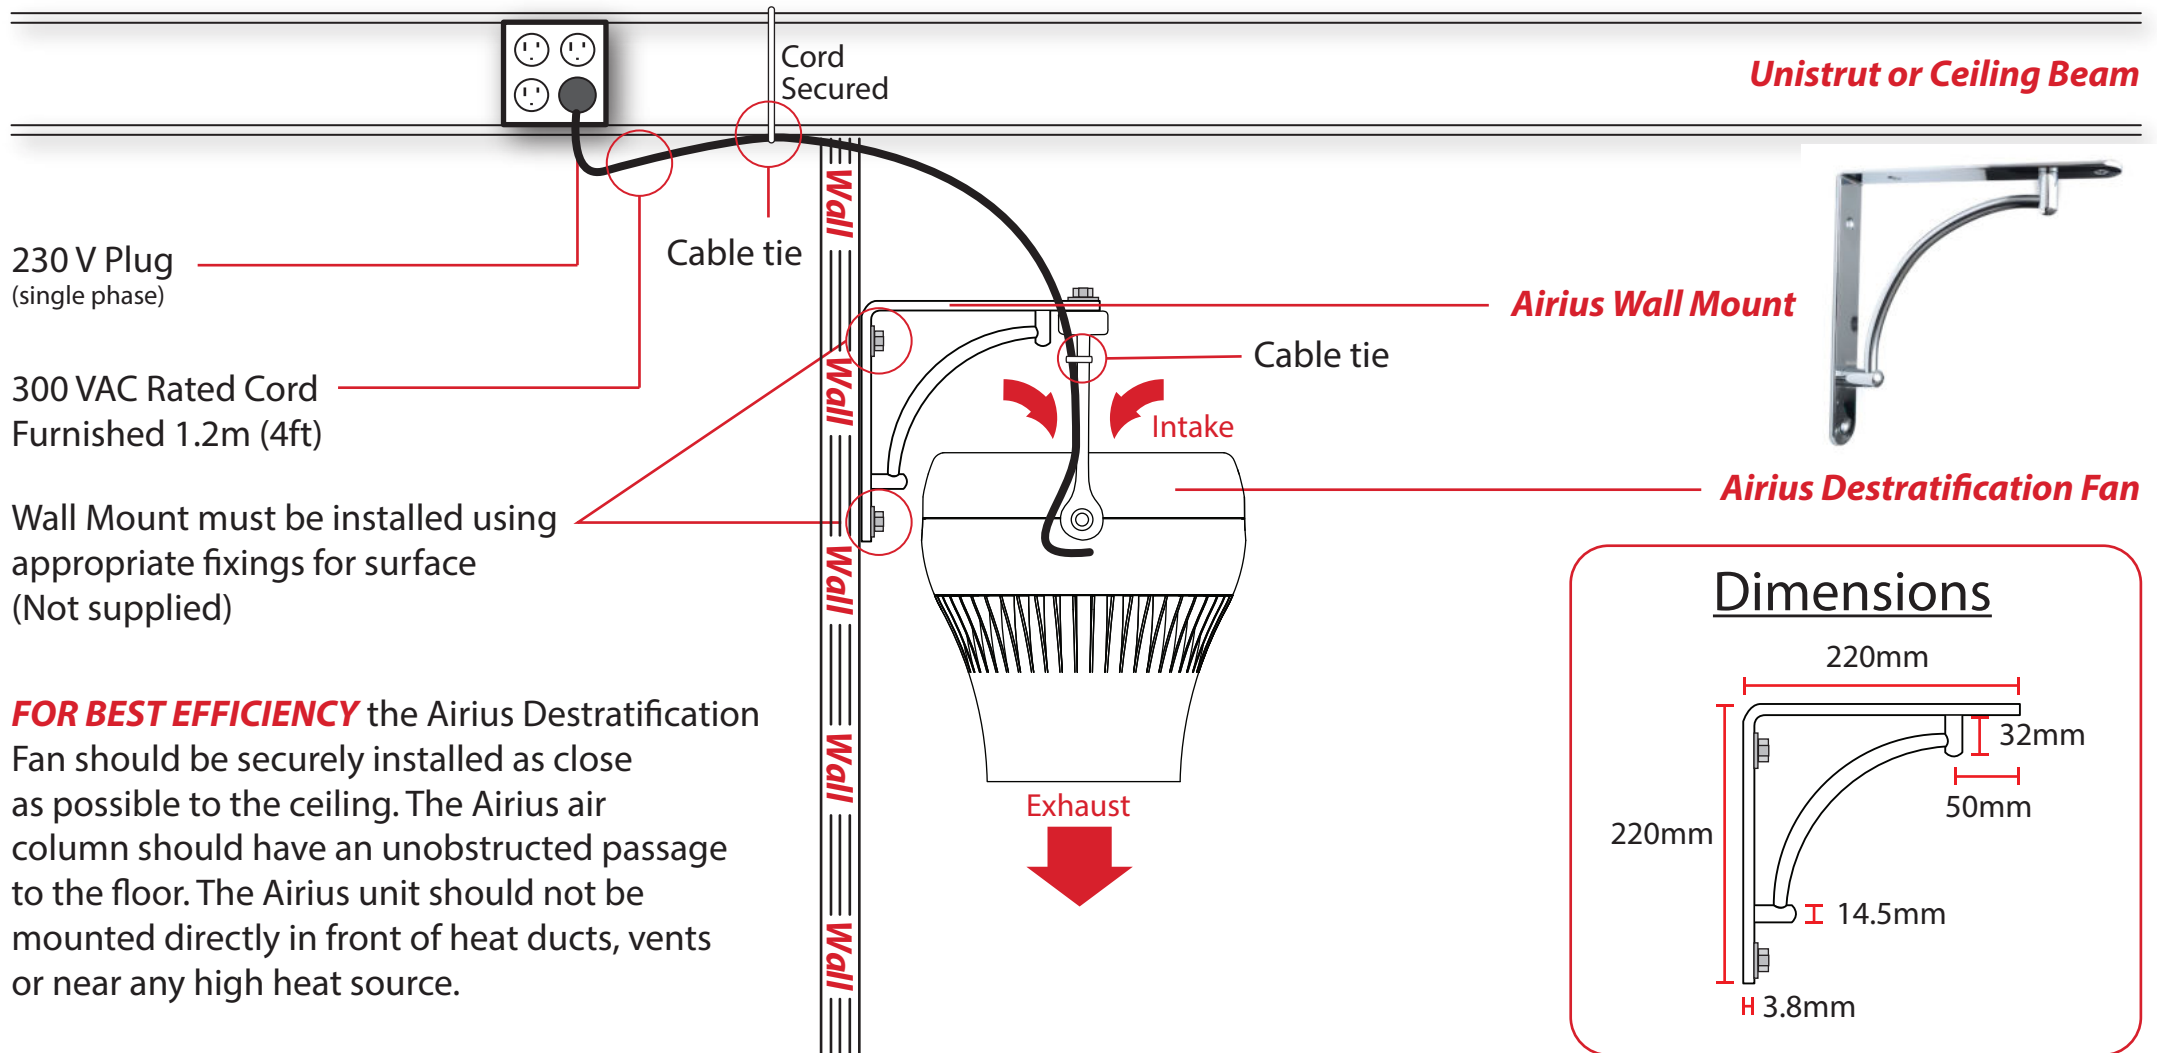

AIRIUS MOUNTING GUIDELINES - Wall Mount - Models 10, 15 & 25 (Long & Short Nozzle)

SOLD SEPARATELY

230 V Plug
(single phase)

300 VAC Rated Cord
Furnished 1.2m (4ft)

Wall Mount must be installed using
appropriate fixings for surface
(Not supplied)

FOR BEST EFFICIENCY the Airius Destratification Fan should be securely installed as close as possible to the ceiling. The Airius air column should have an unobstructed passage to the floor. The Airius unit should not be mounted directly in front of heat ducts, vents or near any high heat source.

AIRIUS MOUNTING GUIDELINES - Wall Mount - Models 10, 15 & 25 - Angled (Long & Short Nozzle)

SOLD SEPARATELY