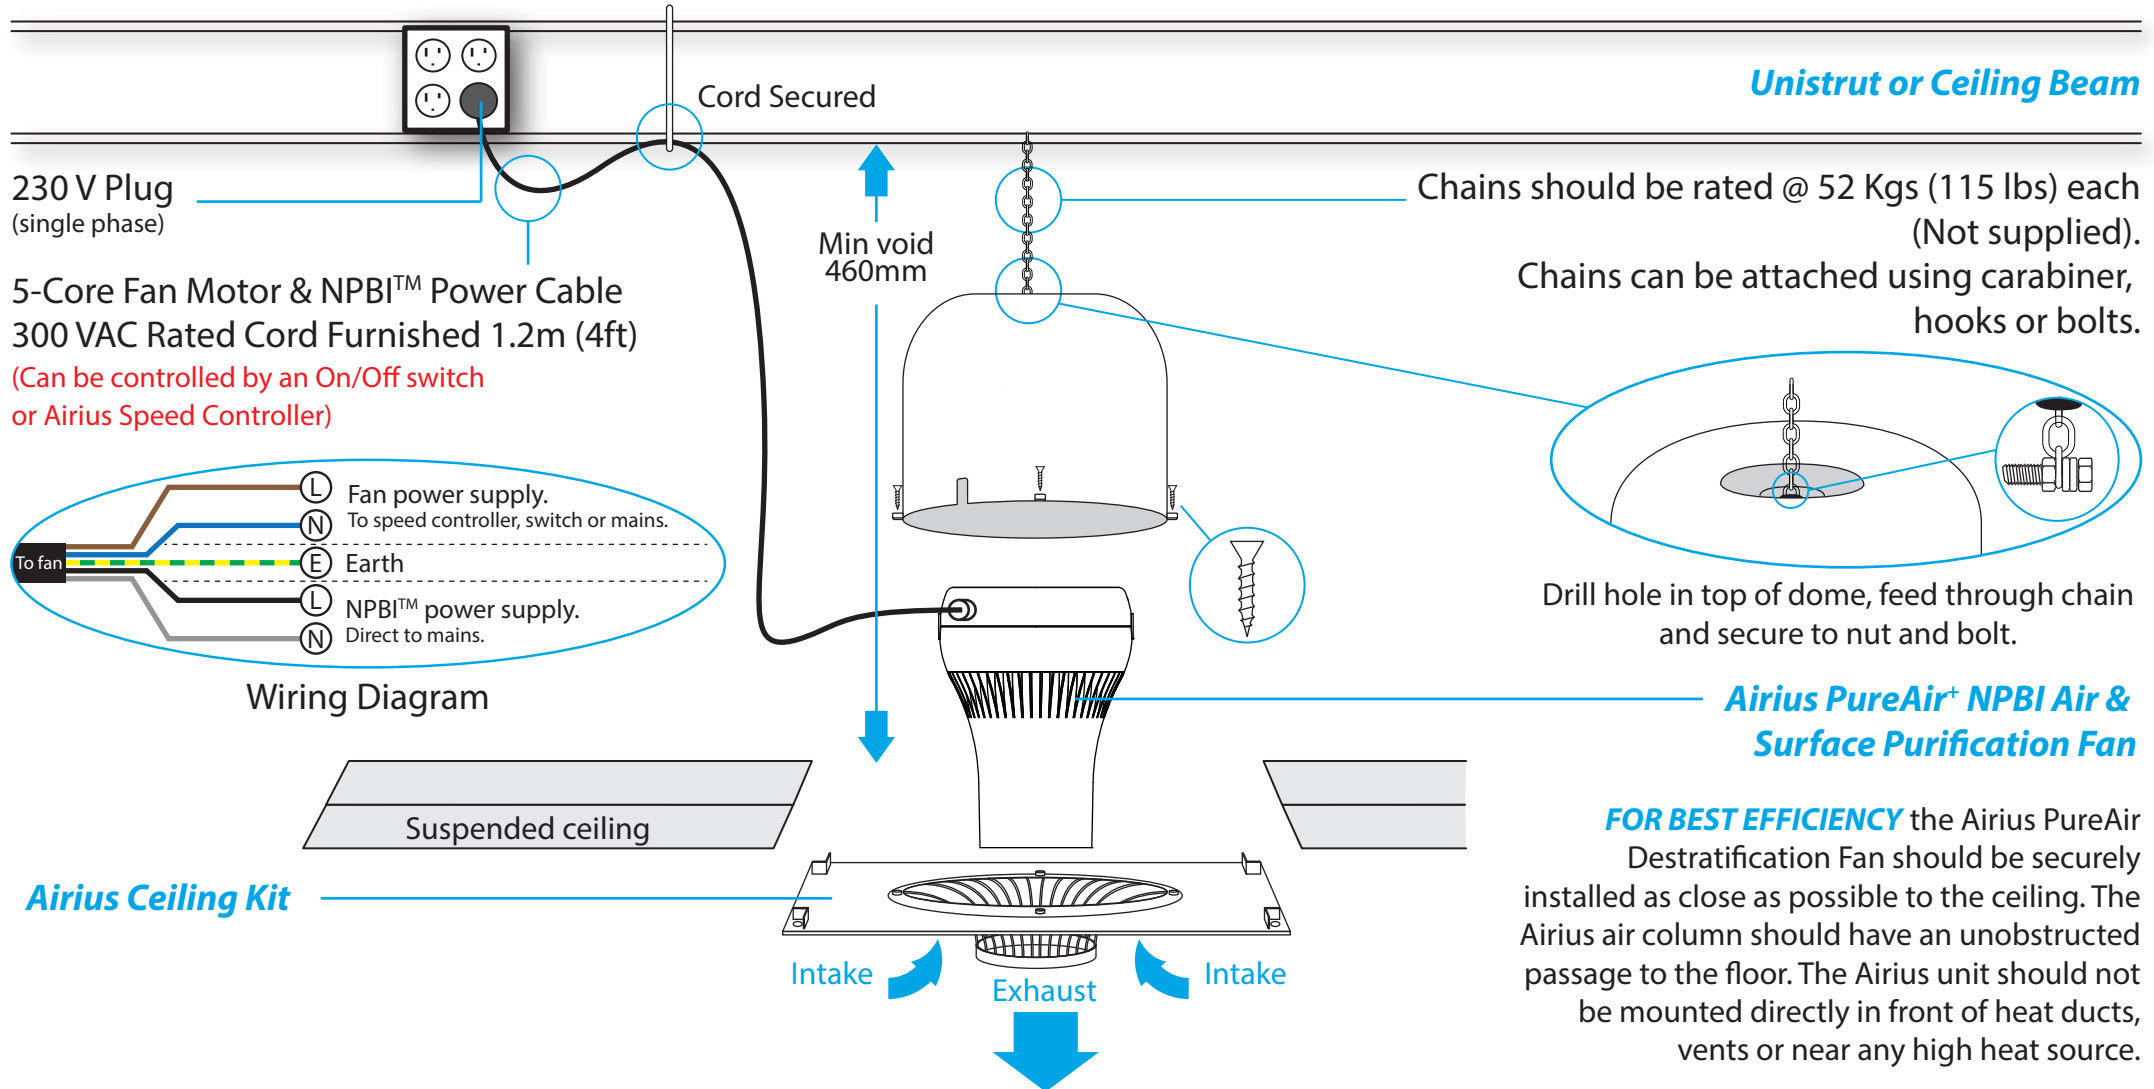

## AIRIUS CEILING KIT MOUNTING GUIDELINES - PUREAIR+ NPBI SERIES (SUSPENDED) - Model 45 - Option 2

**FOR BEST EFFICIENCY** the Airius PureAir Destratification Fan should be securely installed as close as possible to the ceiling. The Airius air column should have an unobstructed passage to the floor. The Airius unit should not be mounted directly in front of heat ducts, vents or near any high heat source.