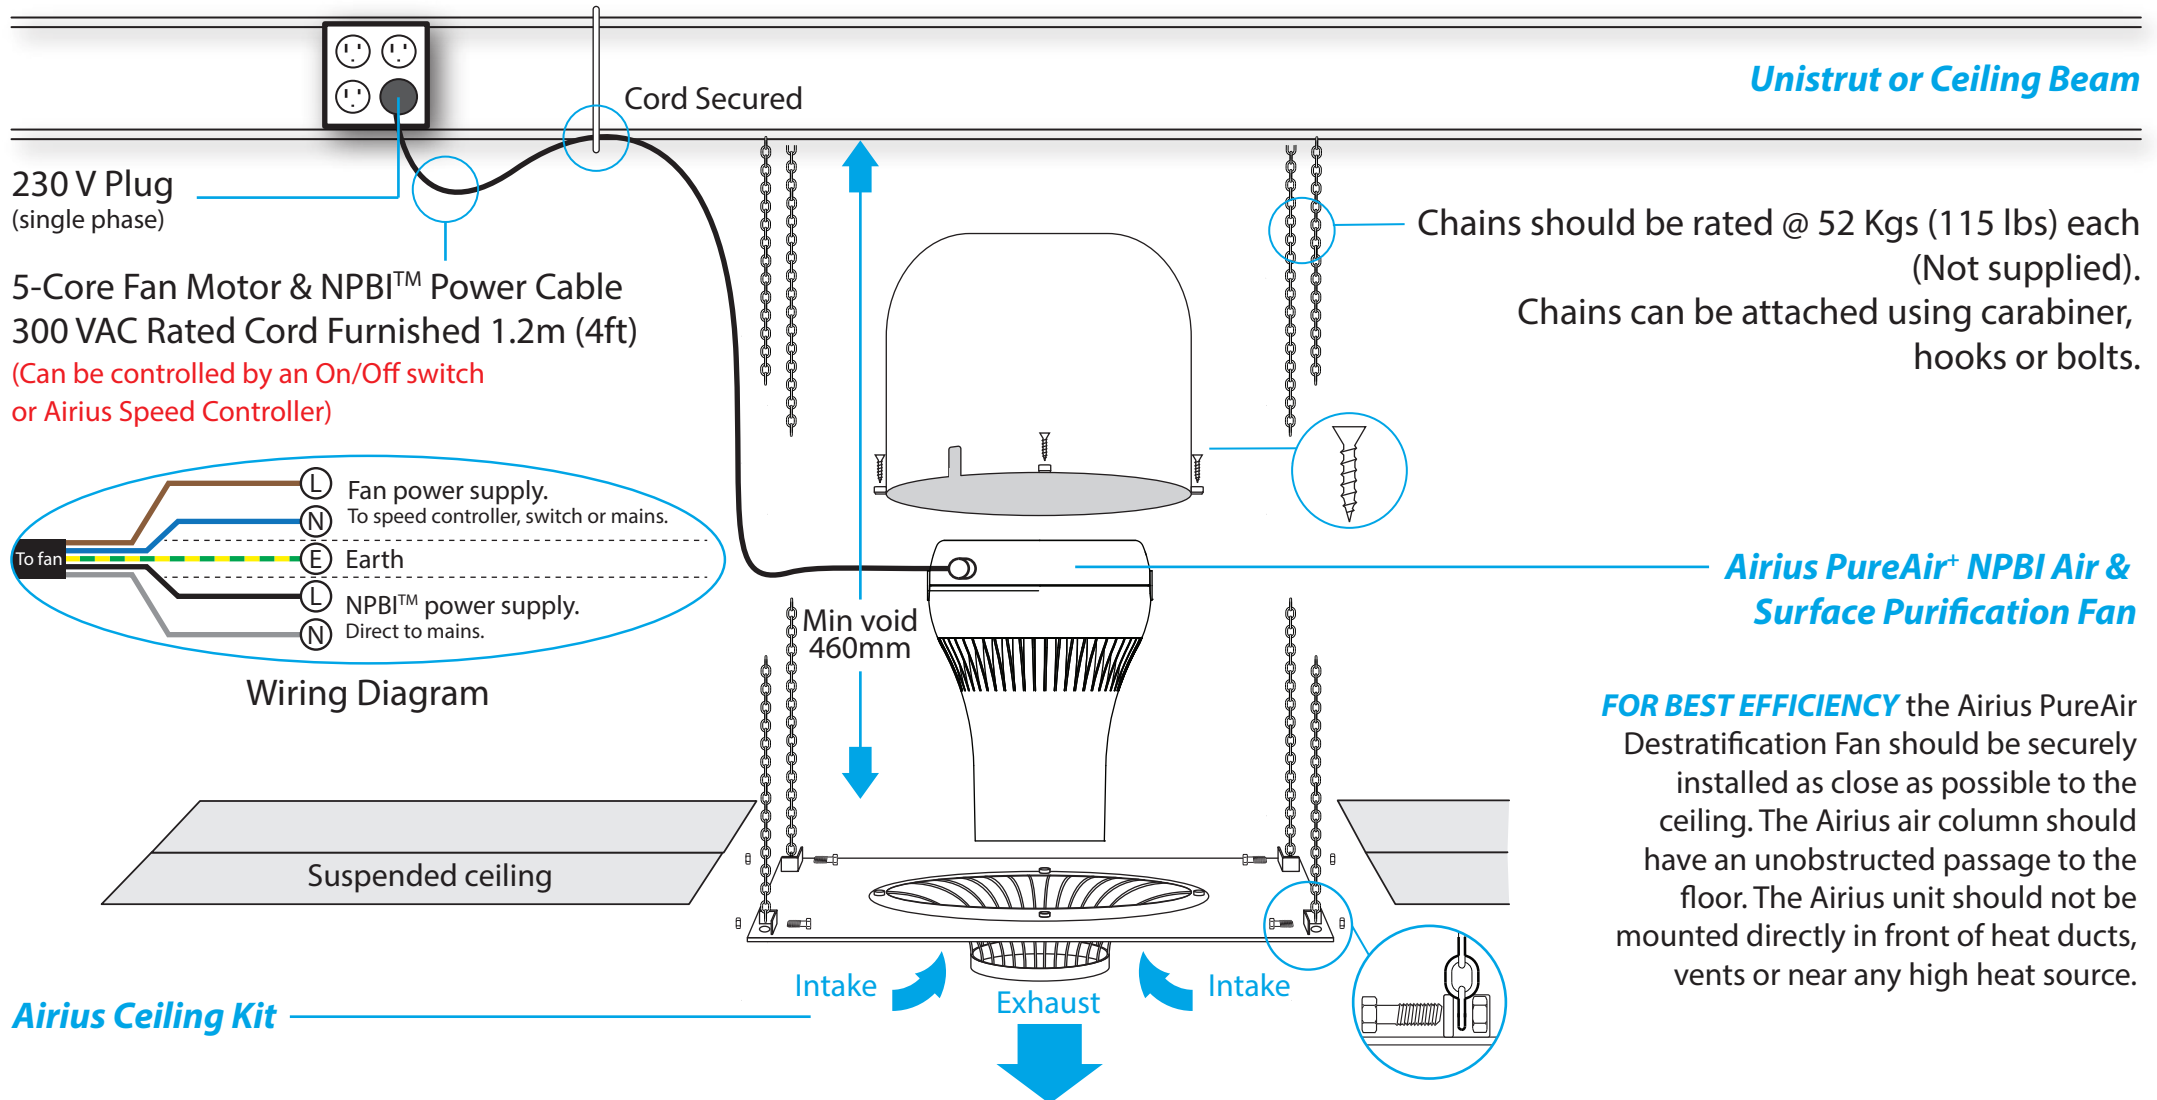

## AIRIUS CEILING KIT MOUNTING GUIDELINES - PUREAIR+ NPBI SERIES (SUSPENDED) - Model 45 - Option 2

**FOR BEST EFFICIENCY** the Airius PureAir Destratification Fan should be securely installed as close as possible to the ceiling. The Airius air column should have an unobstructed passage to the floor. The Airius unit should not be mounted directly in front of heat ducts, vents or near any high heat source.