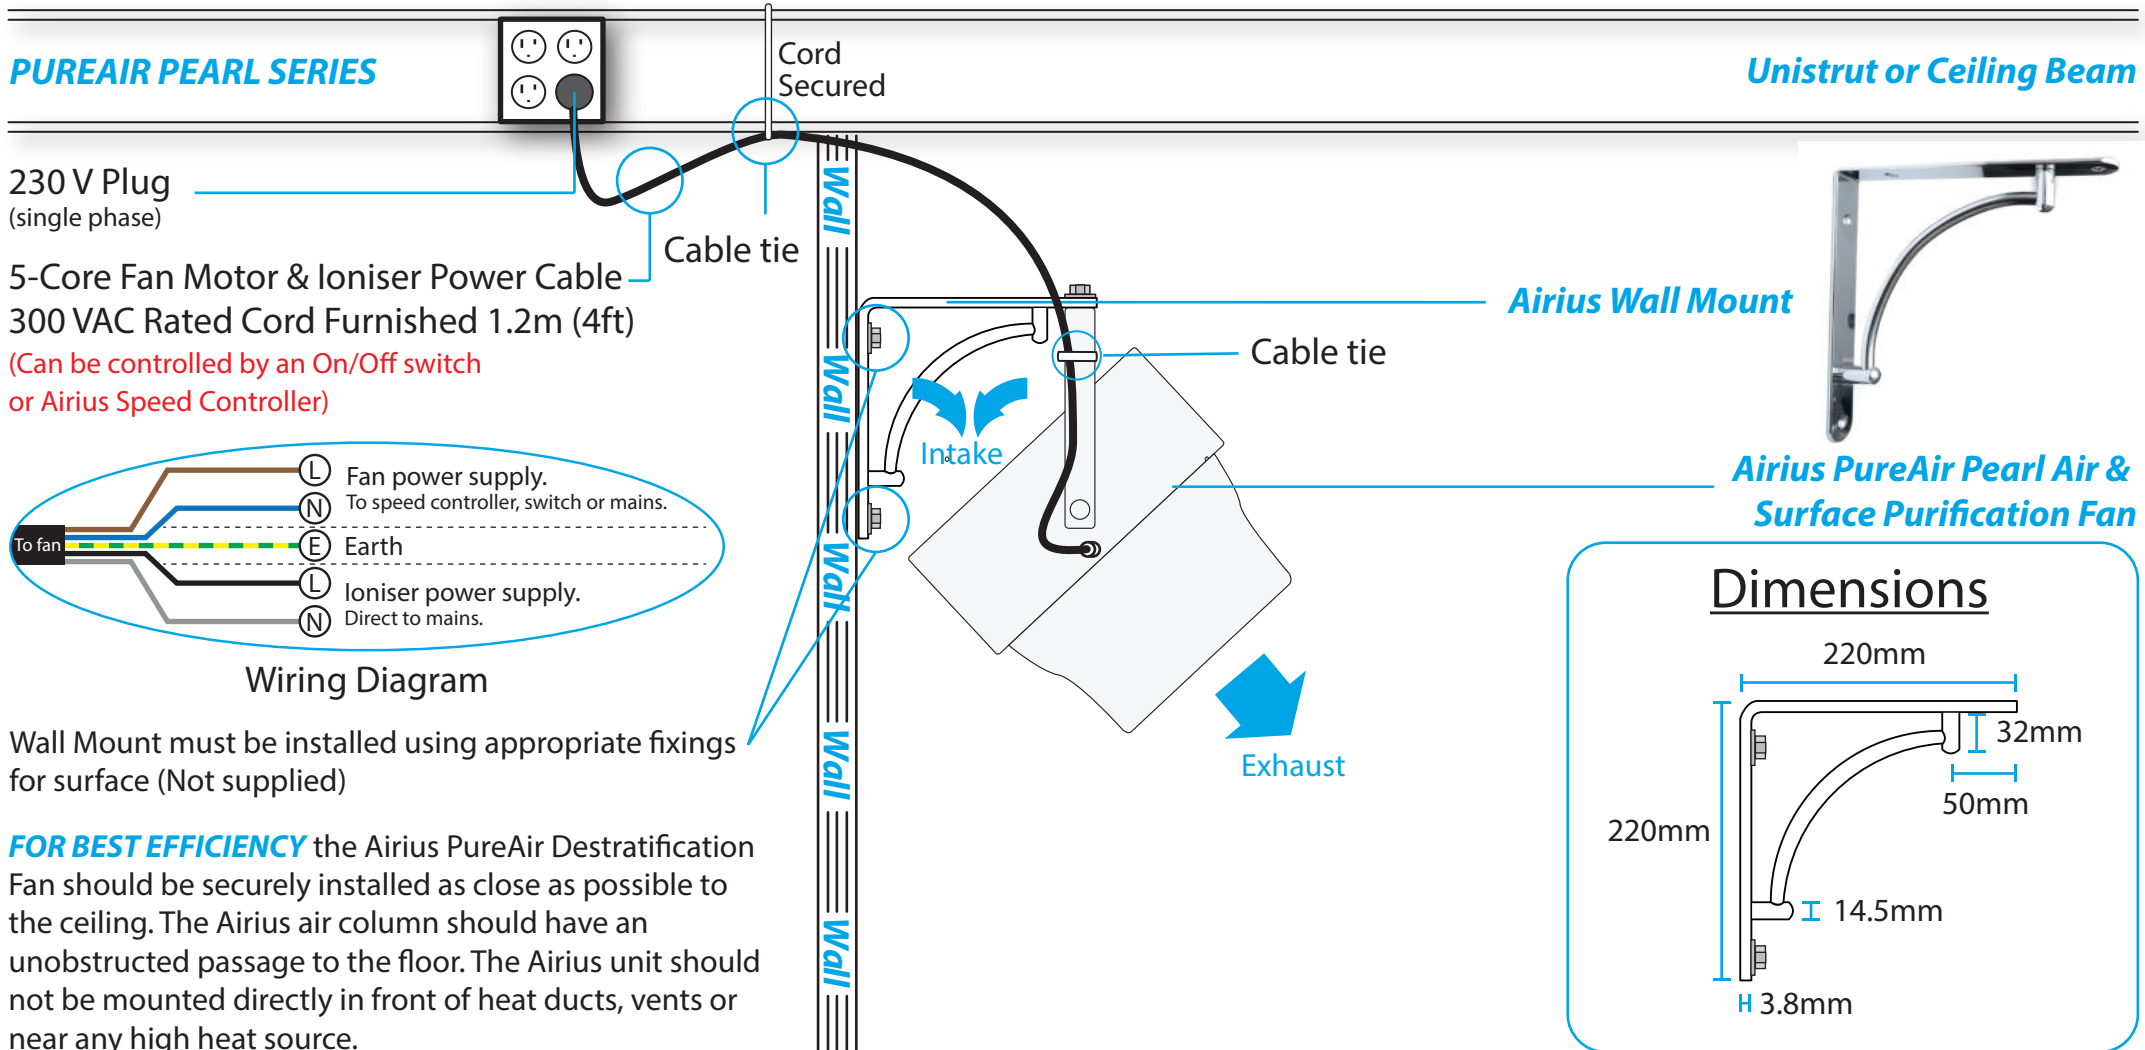

## AIRIUS MOUNTING GUIDELINES - Wall Mount - Models S1, S2 & S3 - Angled

**SOLD SEPERATELY**

### PUREAIR PEARL SERIES

**Unistrut or Ceiling Beam**

230 V Plug  
(single phase)

5-Core Fan Motor & Ioniser Power Cable  
300 VAC Rated Cord Furnished 1.2m (4ft)  
*(Can be controlled by an On/Off switch or Airius Speed Controller)*

**Wiring Diagram**

Wall Mount must be installed using appropriate fixings for surface (Not supplied)

**FOR BEST EFFICIENCY** the Airius PureAir Destratification Fan should be securely installed as close as possible to the ceiling. The Airius air column should have an unobstructed passage to the floor. The Airius unit should not be mounted directly in front of heat ducts, vents or near any high heat source.